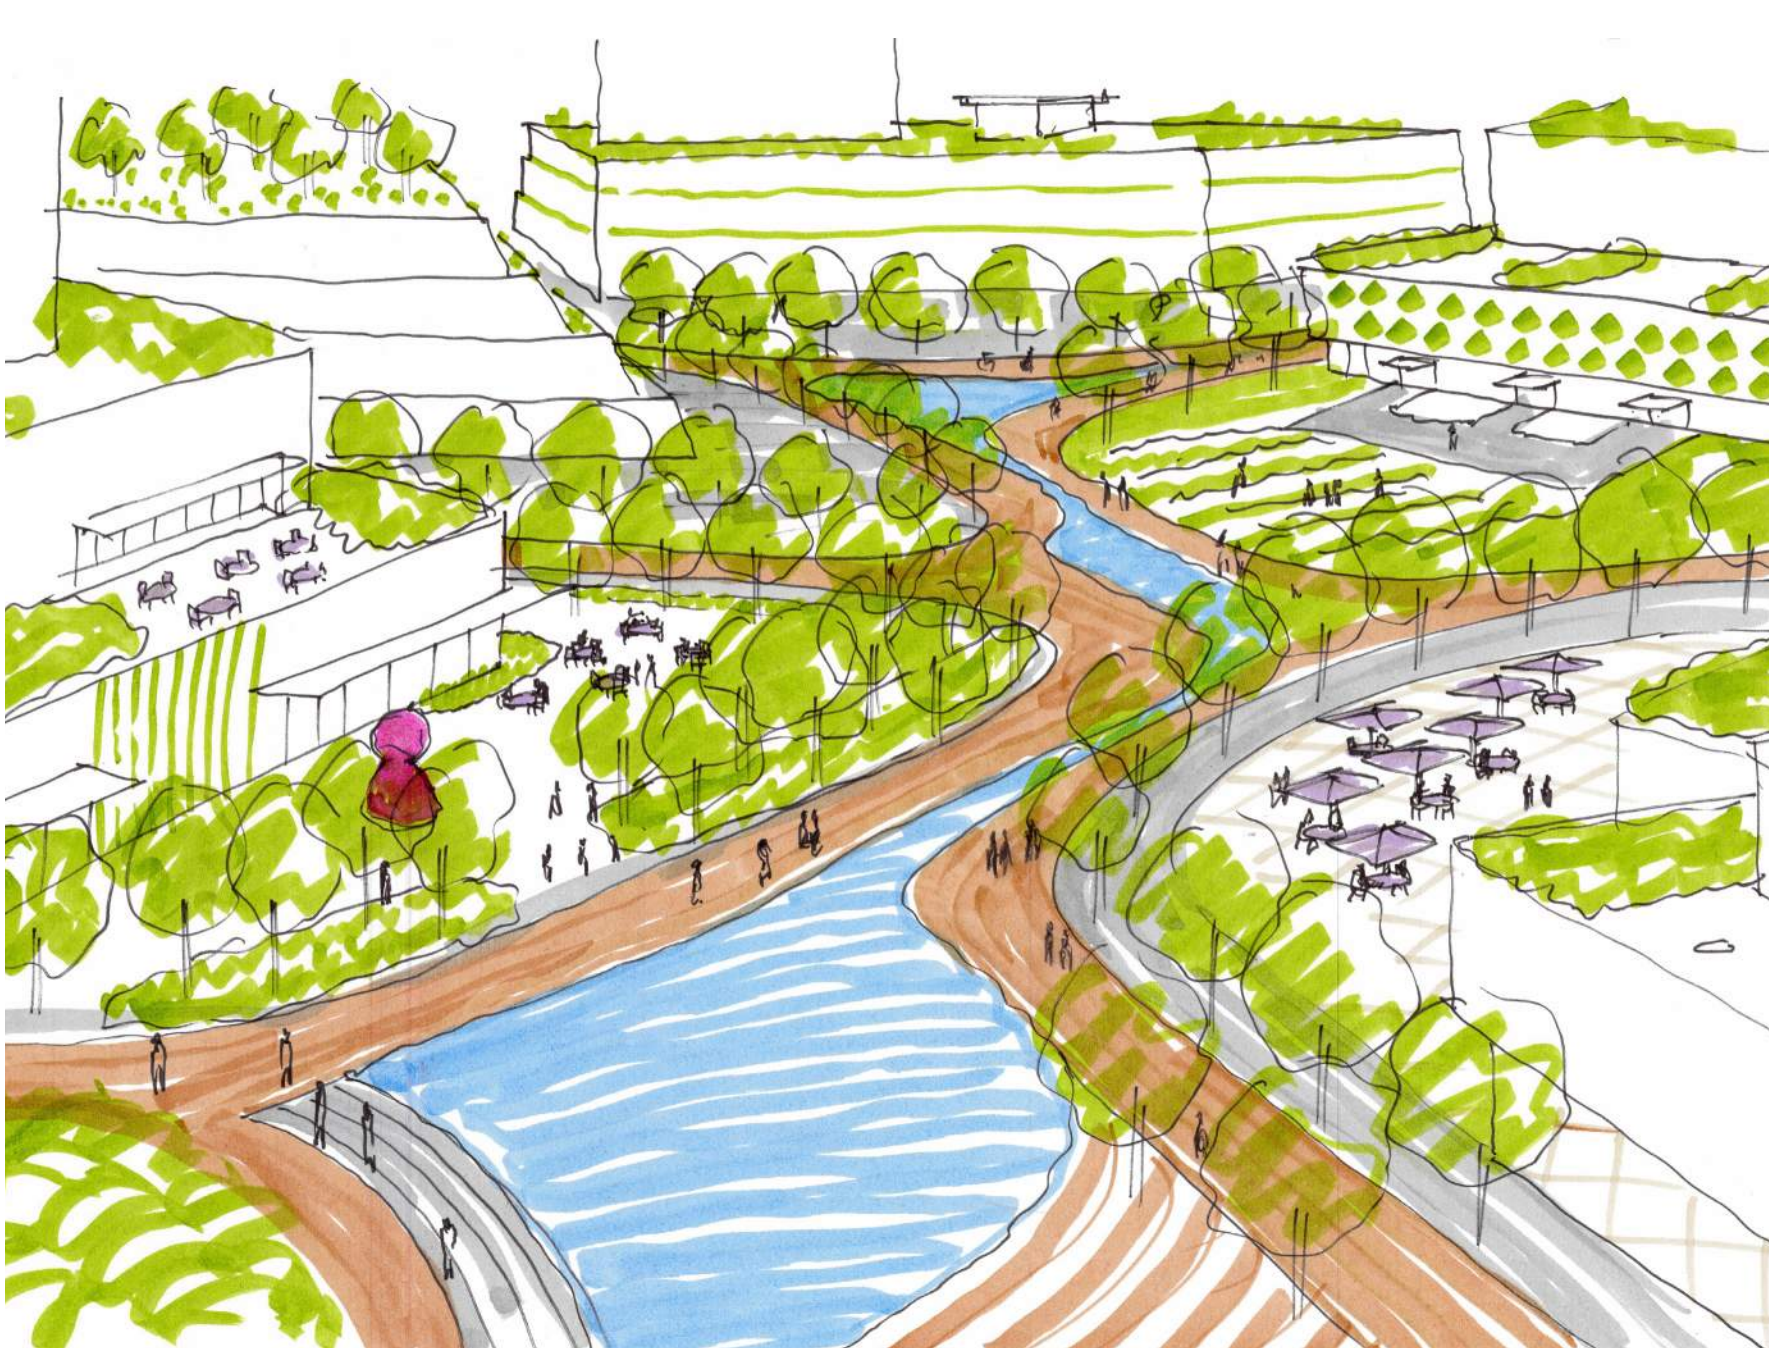

# Nature

Expands access to nature and health with a central urban forest, landscaped pathways and green buildings.

Shift the Grid

Green Heart

Gathering Spaces

Green Jobs

Iconic Architecture

Community Gardens

Connect to the River

SITE CONCEPT

PARK CONCEPT

MASSING

SITE PLAN

# Discovery

Centers activity around Union Station and the Broadway Bridge, surrounded by small open spaces, alleys and development parcels.

**Incremental Development**

**Union Station/  
Public Square**

**Culture Alleys**

**PUBLIC REALM**

**Link Old Town/  
Chinatown  
to Pearl**

**Independent  
Retail**

**Community  
Market**

**Pocket Parks**

**SITE CONCEPT**

**PARK CONCEPT**

**MASSING**